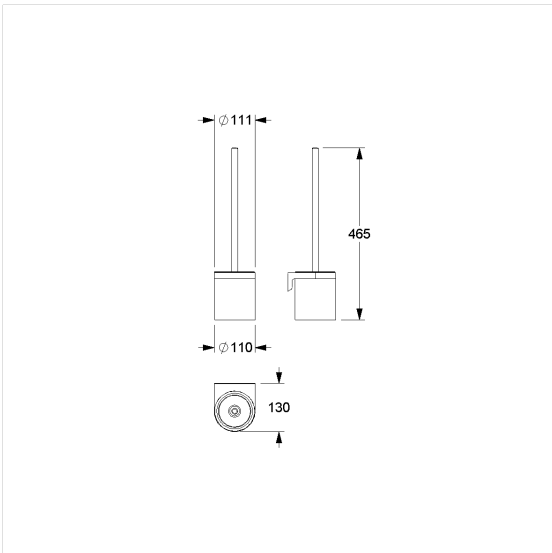

Care Solutions · Cavere Care Accessories

Cavere Care Toilet brush set

Article number: 7525500091

Product image

Technical specifications

Product group	7010
Product	Toilet brush set
Length	110 mm
Width	130 mm
Height	455 mm
Material	aluminium
Surface	scratch-resistant powder coating with antibacterial protection (except 091 Carbon black)
Colour	available in Cavere colours

Technical drawing

Product description

- Cavere Care as an award-winning product family with excellent design for all requirements
- centered brush position
- toilet brush holder removable for cleaning
- with additional recess for disinfectant
- with removable black brush head Ø 86 mm
- with removable black brush head Ø 68 mm
- for wall mounting
- concealed screw fixing
- can also be attached to tiles without drilling using the glue fixing set 7100006
- supplied with stainless steel Torx screws Ø 5 x 60 mm and plugs